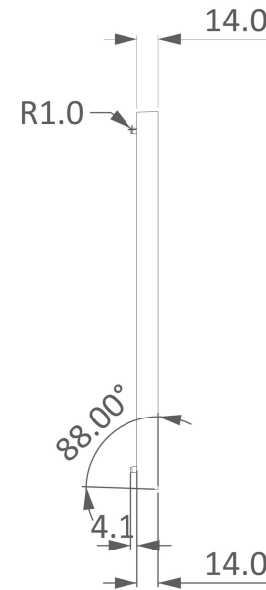

Module

Back view

Side view

Bottom view

Comments

Title

375OUT STD

Date

15/06/22

Scale

1:5

Units

mm.

Drawing No.

001