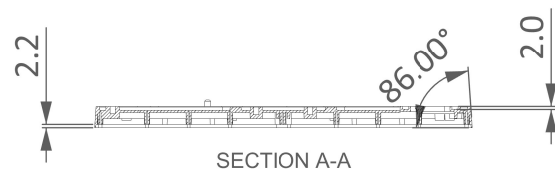

Module

Back view

Side view

Bottom view

Comments

Title

375OUT STD

Date

15/06/22

Scale

1:5

Units

mm.

Drawing No.

001