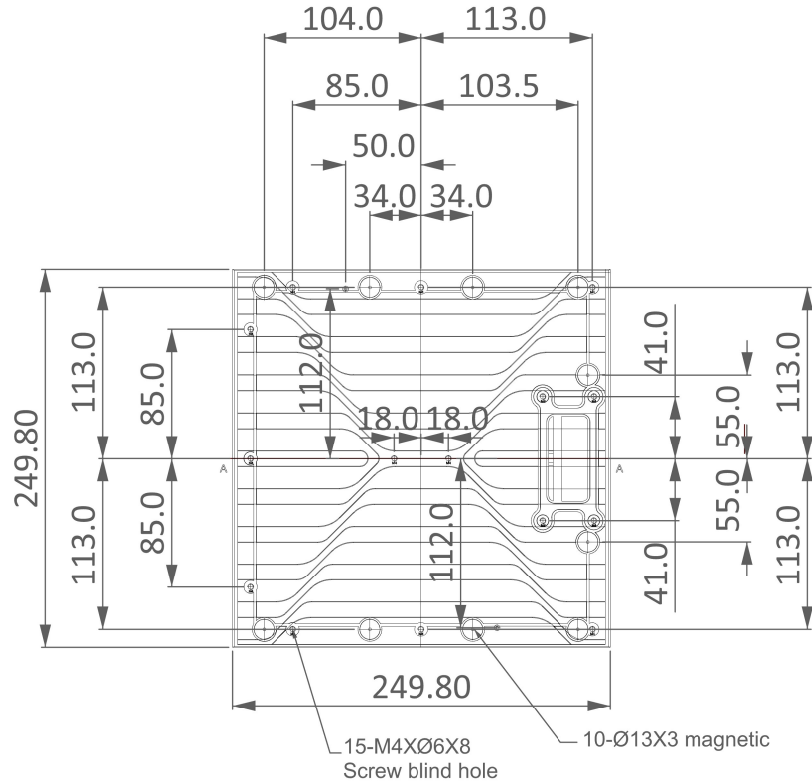

Module

Back view

Side view

Bottom view

Comments

Title

375OUT STD

Date

15/06/22

Scale

1:5

Units

mm.

Drawing No.

001