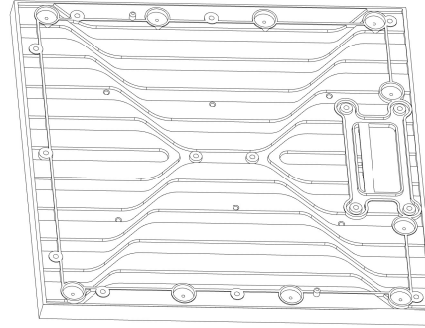

Module

Back view

Side view

Bottom view

Comments

Title

375OUT STD

Date

15/06/22

Scale

1:5

Units

mm.

Drawing No.

001