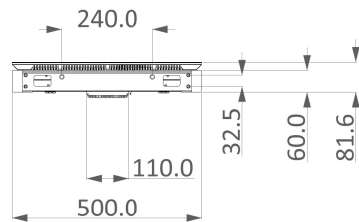

Back view

Side view

Bottom view

Cabinet

Comments

Title

375OUT +

Date

10/07/22

Scale

1:20

Units

mm.

Drawing No.

001