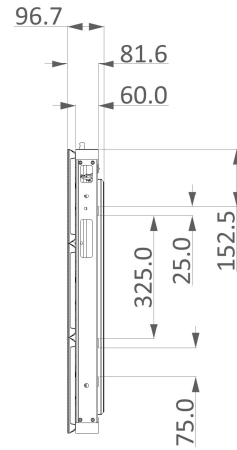

Back view

Side view

Bottom view

Cabinet

Comments

Title

375OUT +

Date

10/07/22

Scale

1:20

Units

mm.

Drawing No.

001