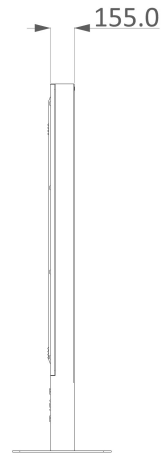

Comments:

Title	
375OUT Totem	
Date	
15/06/22	
Scale	Units
1:50	mm.
Drawing No.	
001	