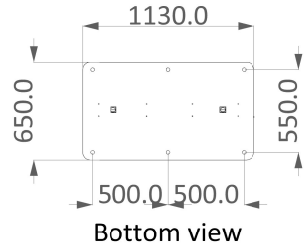

Comments:

Title	
375OUT Totem	
Date	
15/06/22	
Scale	Units
1:50	mm.
Drawing No.	
001	