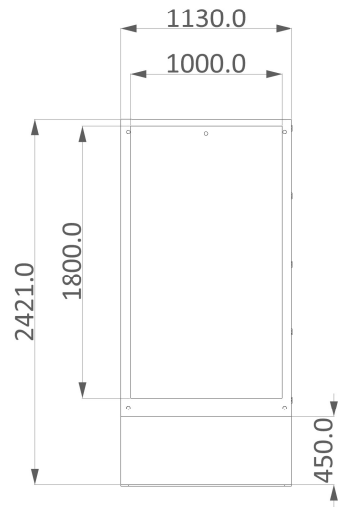

Comments:

Title	
375OUT Totem	
Date	
15/06/22	
Scale	Units
1:50	mm.
Drawing No.	
001	