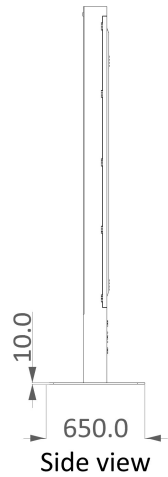

Comments:

Title	
375OUT Totem	
Date	
15/06/22	
Scale	Units
1:50	mm.
Drawing No.	
001	