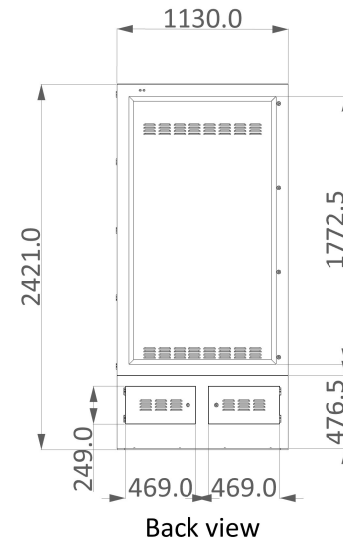

Comments:

Title	
375OUT Totem	
Date	
15/06/22	
Scale	Units
1:50	mm.
Drawing No.	
001	