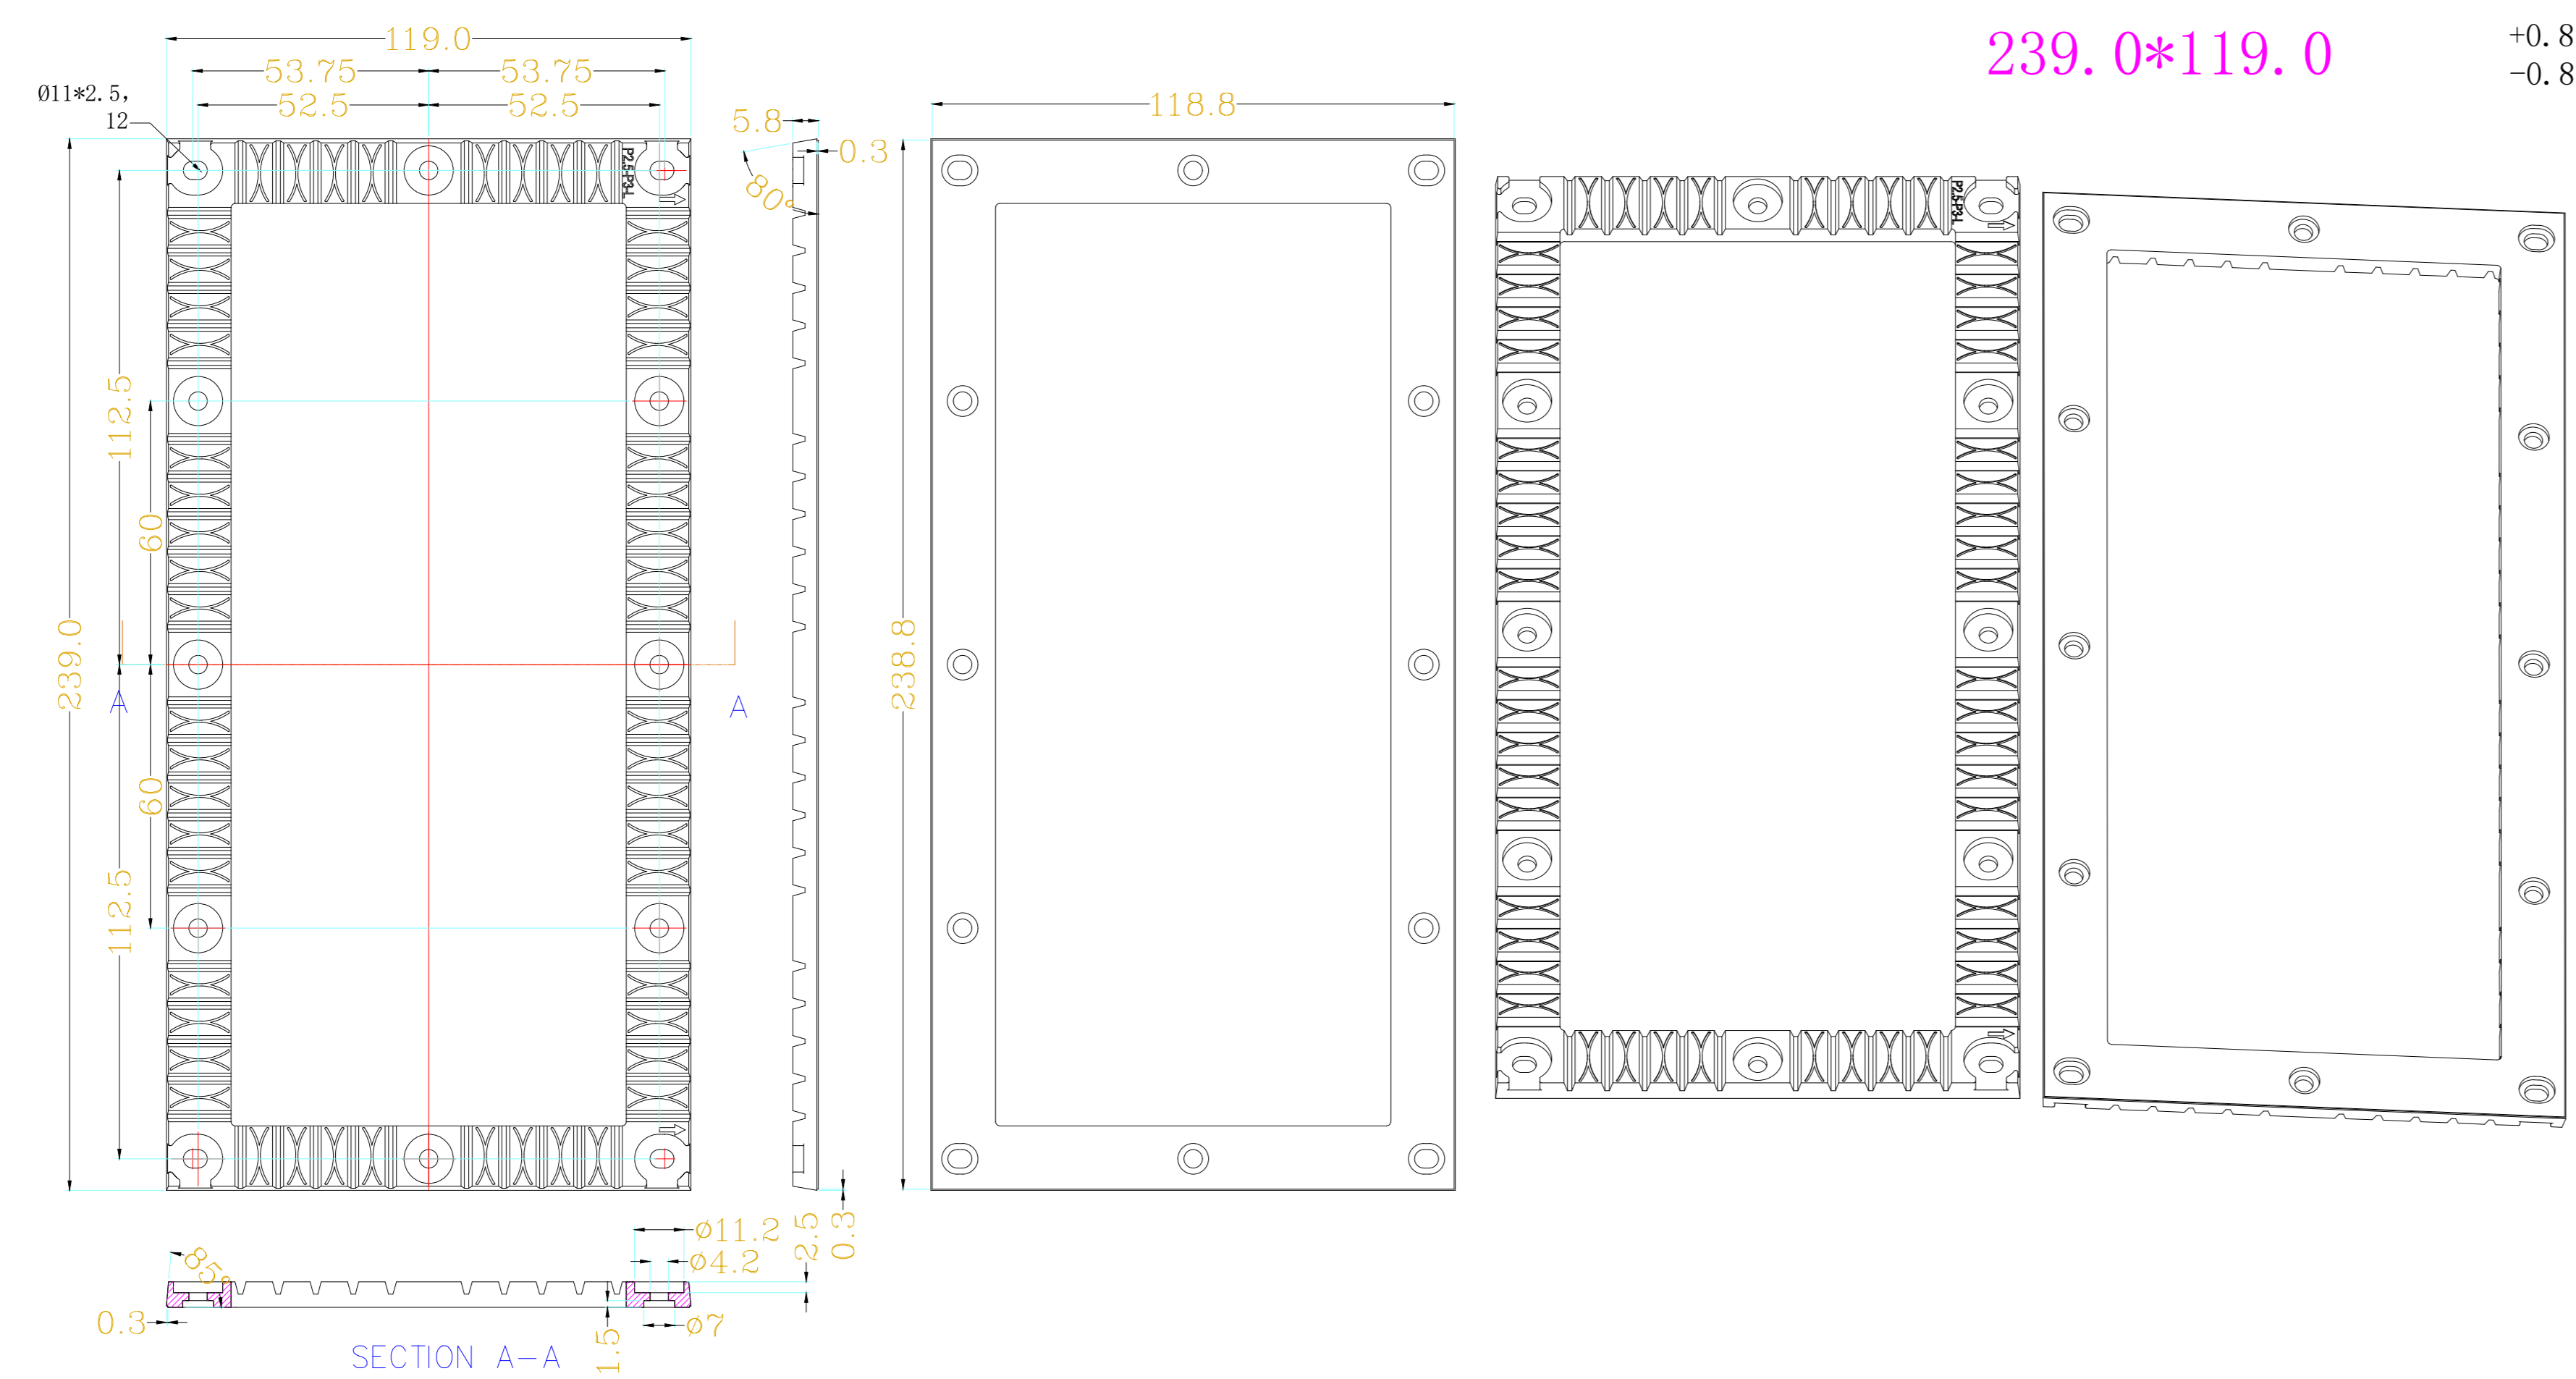

375LED IN FLEX 240 x120 mm

375LED IN FLEX 320 x160 mm

	PROJECT		375LED IN FLEX			
	PRODUCT 375LED IN FLEX 240 X 120 mm, 320 X 160 mm P1.53, P1.875, P2, P2.5, P3, P4					
	SCALE	1:1	SURFACE =	0.0288 SQM 0.0512 SQM		DRAWING No.
	DATE	30/04/2026	KEY PLAN			V1