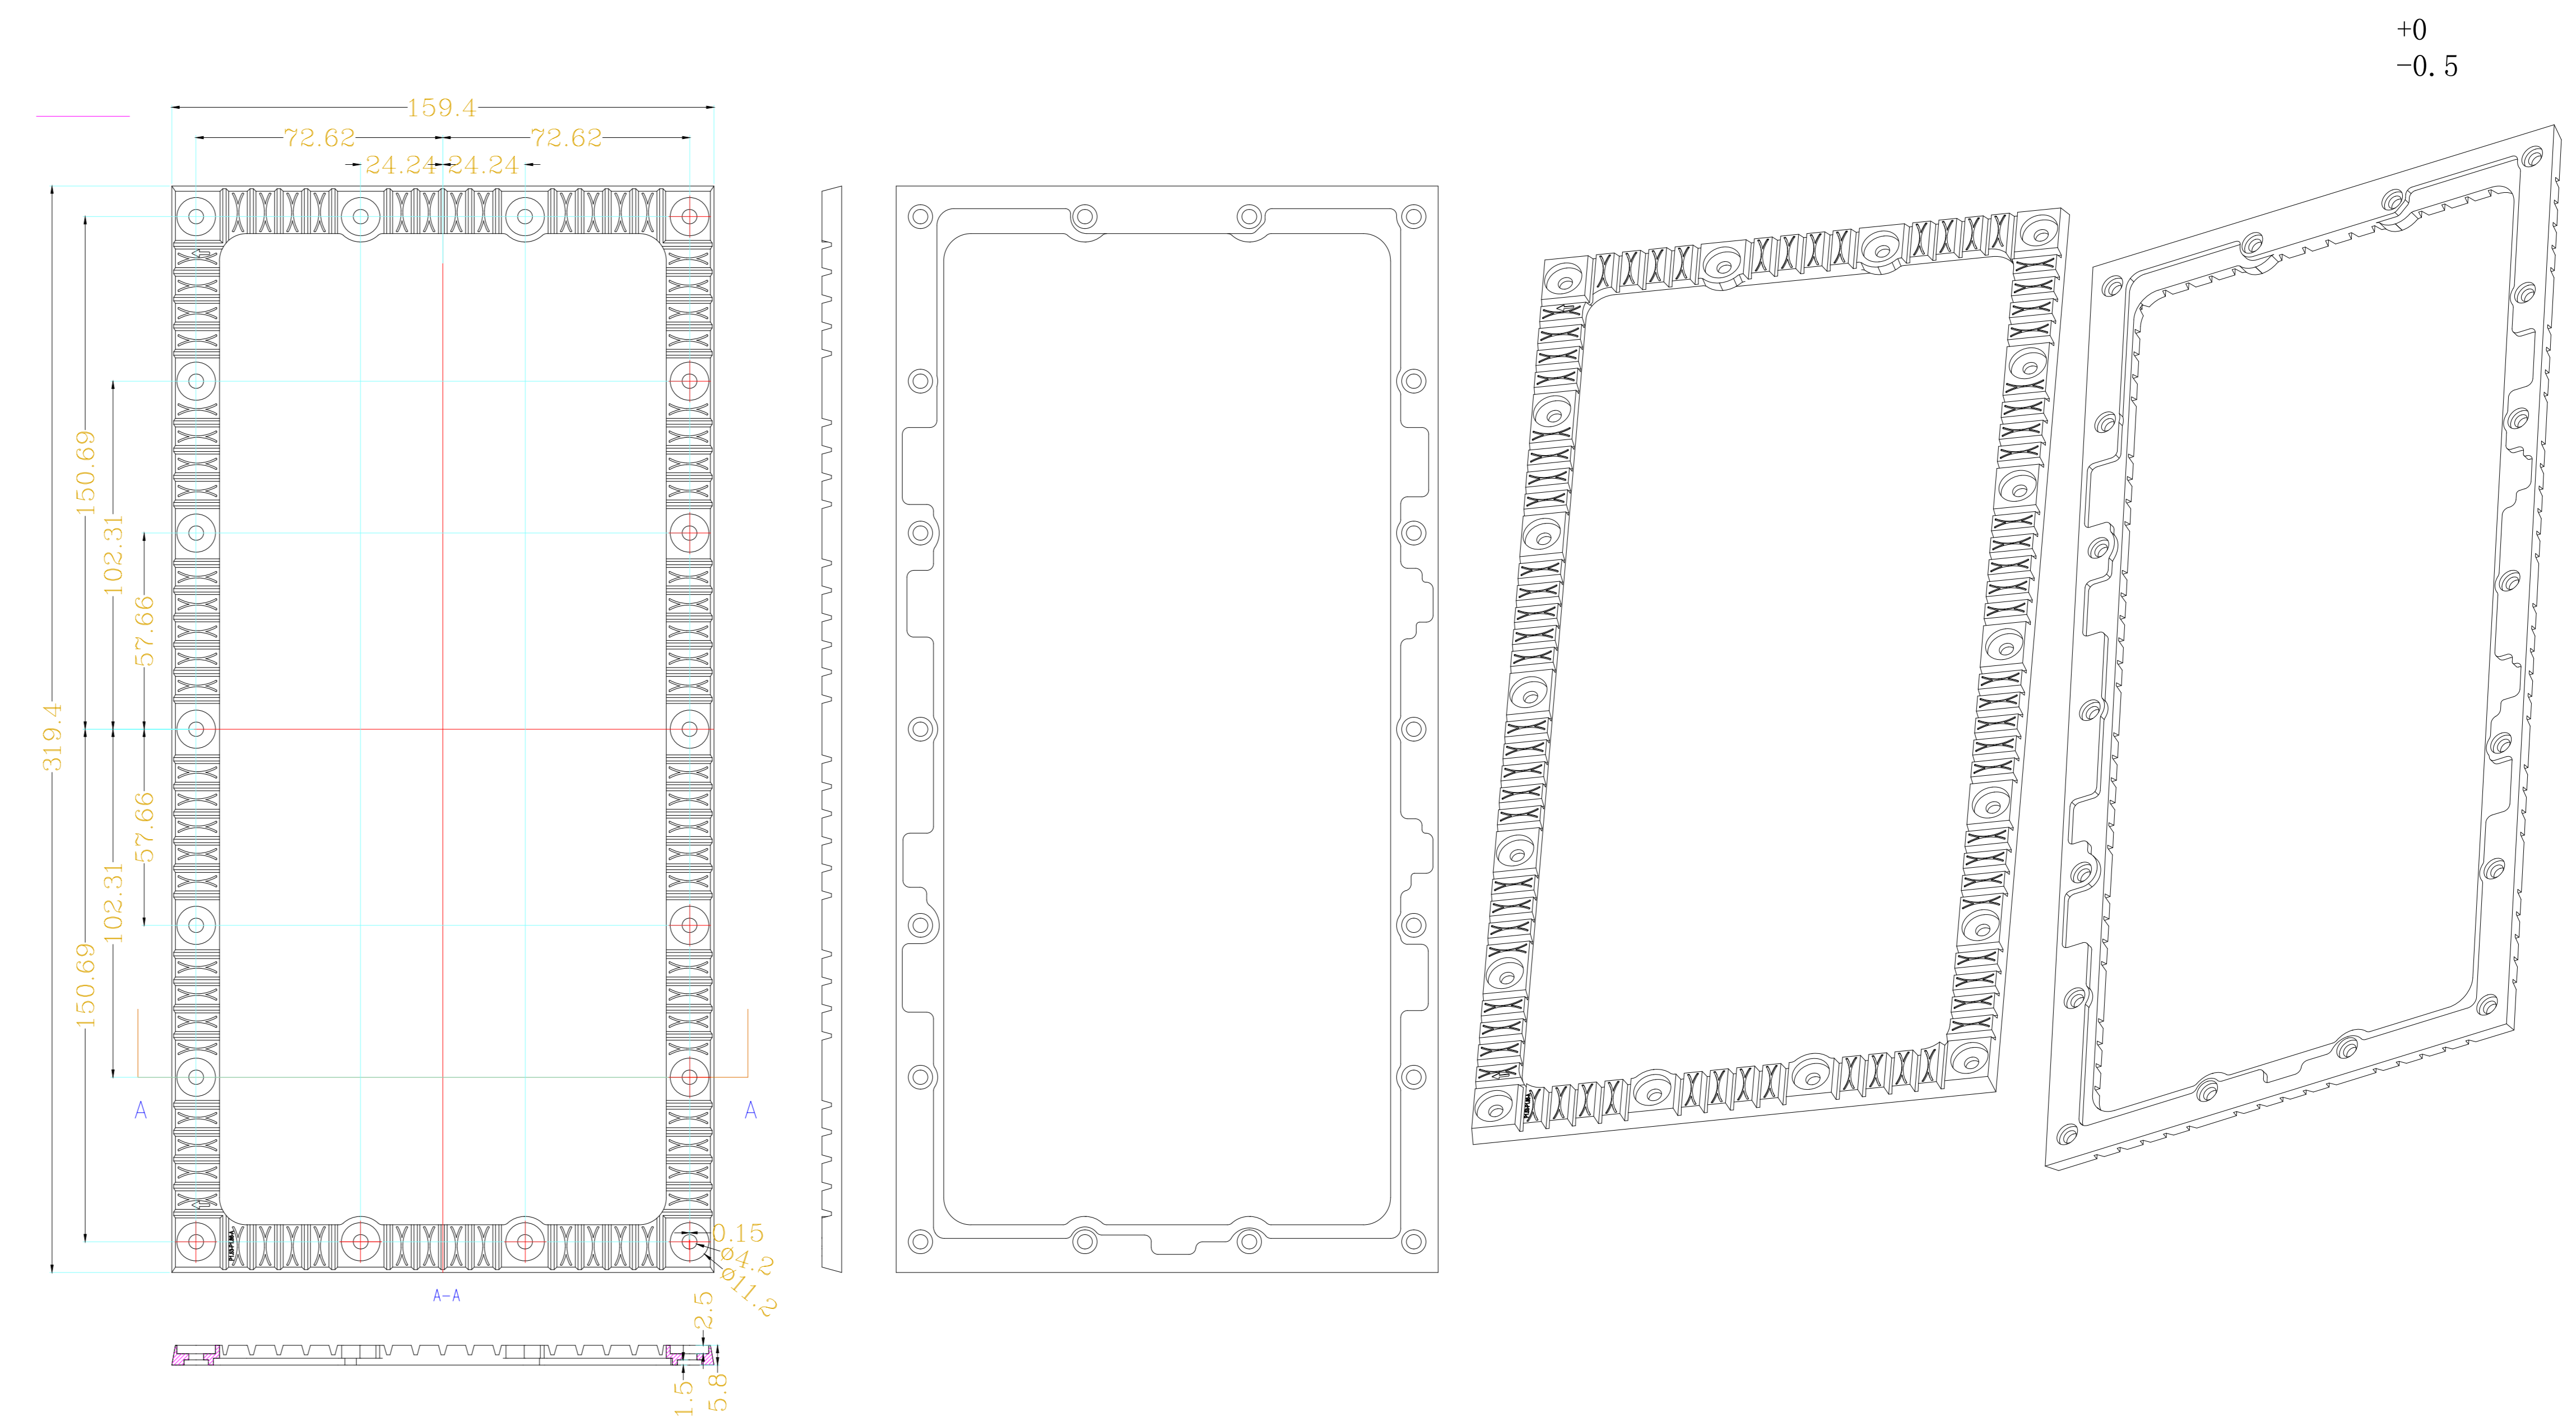

375LED IN FLEX 240 x120 mm

375LED IN FLEX 320 x160 mm

	PROJECT		375LED IN FLEX			
	PRODUCT 375LED IN FLEX 240 X 120 mm, 320 X 160 mm P1.53, P1.875, P2, P2.5, P3, P4					
	SCALE	1:1	SURFACE =	0.0288 SQM 0.0512 SQM		DRAWING No.
	DATE	30/04/2026	KEY PLAN			V1